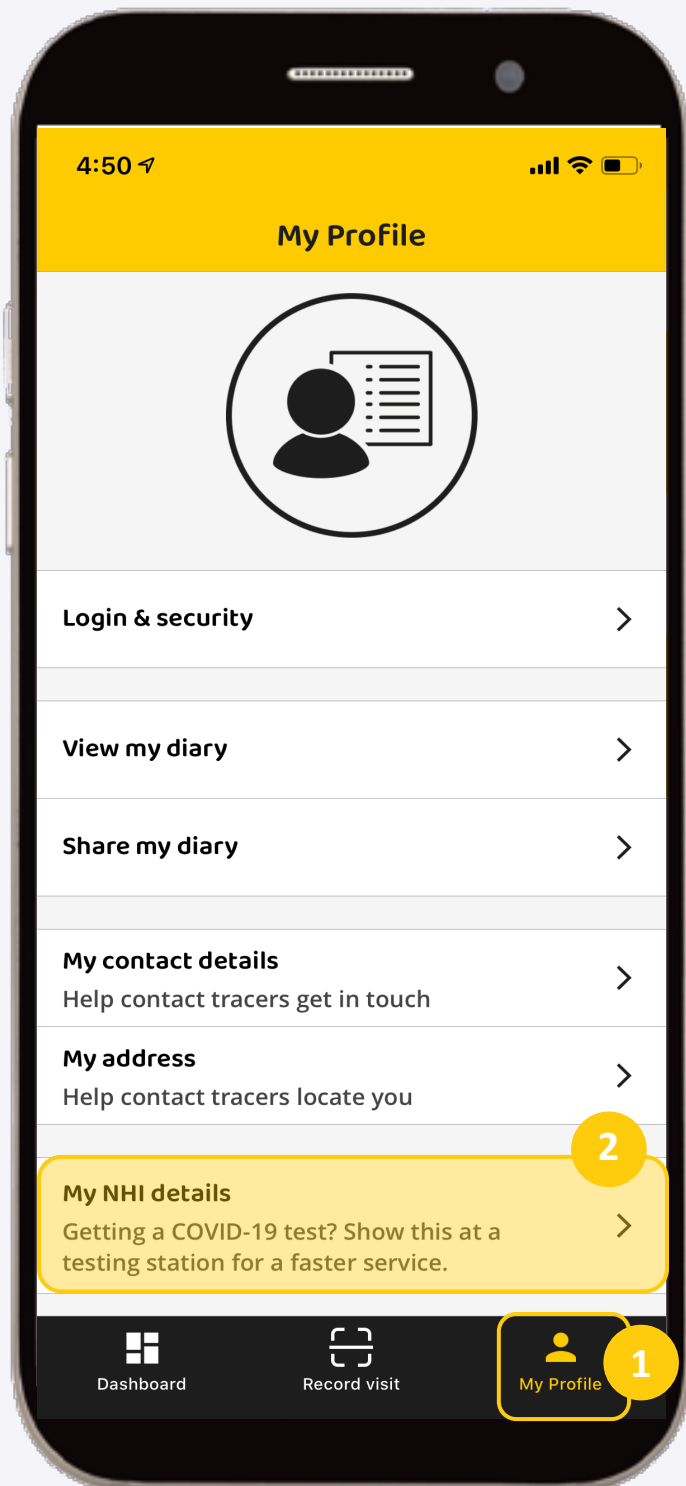

# Use the NZ COVID Tracer app to save your National Health Index (NHI) number

Add your **NHI** number through the **My Profile** screen. This will help the process go faster if you need to visit a COVID-19 testing station.

Visit [tracing.covid19.govt.nz](https://tracing.covid19.govt.nz)