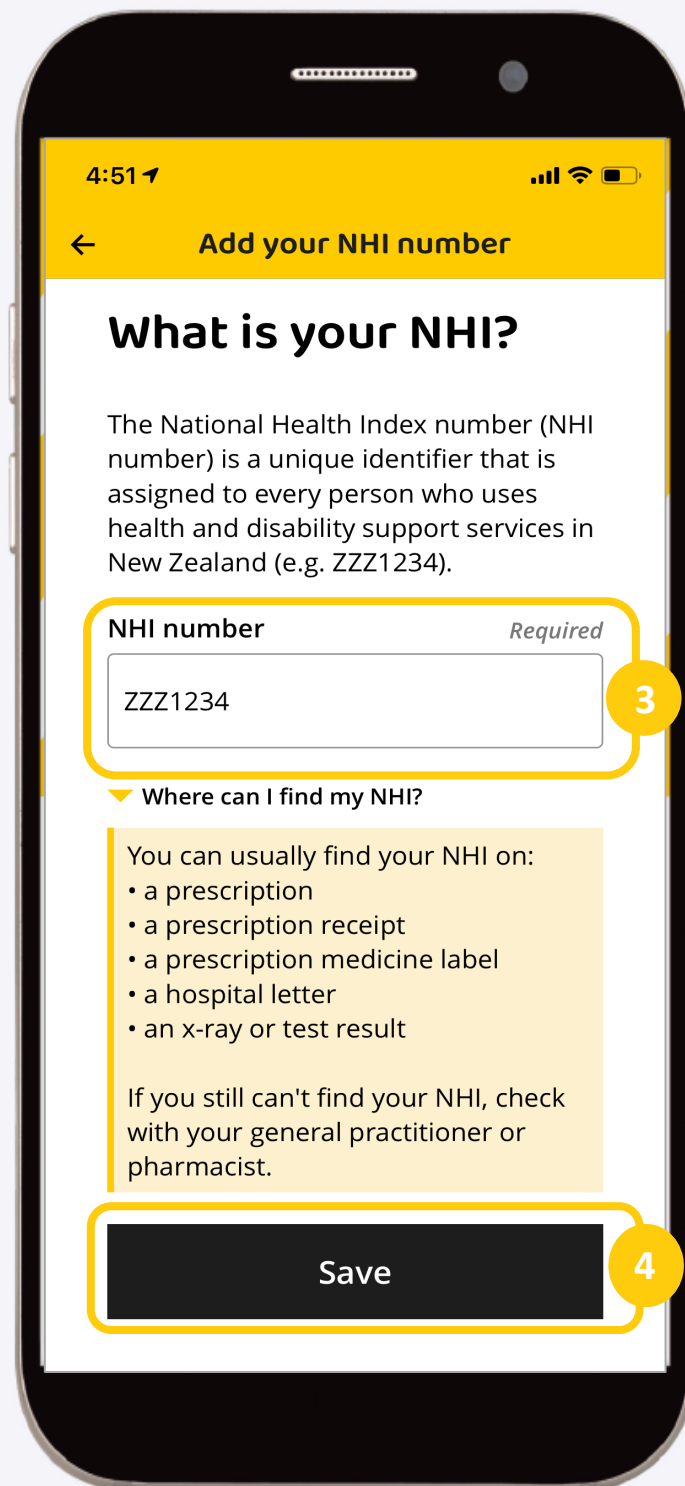

# Use the NZ COVID Tracer app to save your National Health Index (NHI) number

Add your **NHI** number through the **My Profile** screen. This will help the process go faster if you need to visit a COVID-19 testing station.

Visit [tracing.covid19.govt.nz](https://tracing.covid19.govt.nz)